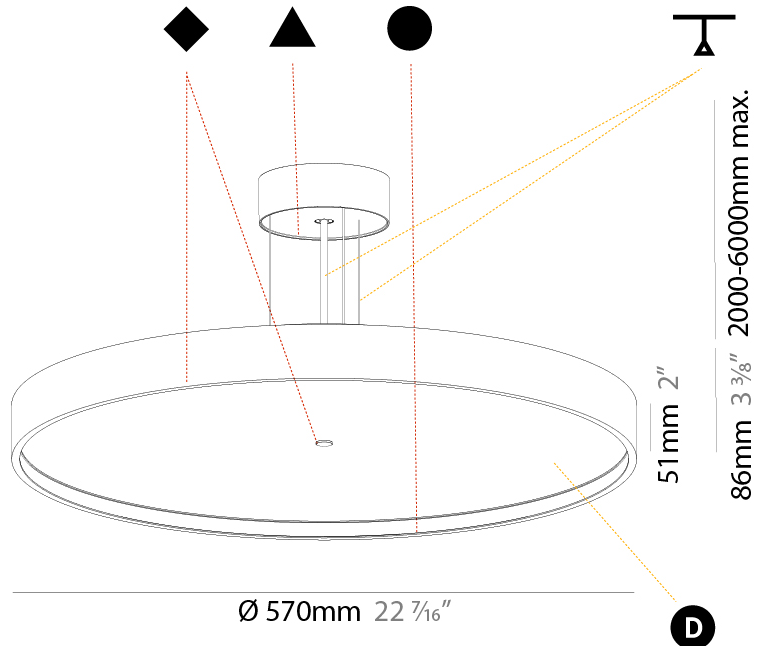

GENERAL

Series: Sign Diva
Subseries: Sign Diva Korona
Partner: Prolicht
Division: Architectural
Installation: Suspension
Product Type: Pendant
Mounting Location: Ceiling
Light Distribution: Direct

PHYSICAL

Shape: Round
Diameter (mm): 570
Diameter (in): 22 7/16
Height (mm): 86
Height (in): 3 3/8
Weight (kg): 8.067
Weight (lbs): 17.78
Diffuser: PMMA - Opal / Micro-Prism / Sparkling Secret / Vintage Industrial
Fixture Finish: SSR / BKV / CWI / CRY / HAB / UFT / ITA / RUA / FTG / MYG / LOD / PUS / FRO / FUP / KIA / POP / BLS / SPG / MEY / GOH / CHC / COM / ABZ / JAG / OBR / MOS / ROR
Fixture Material: PMMA / Extruded Aluminum / Steel
Cable Details: 2000mm/78 3/4" or 6000mm/236 1/4" Transparent Cable

ELECTRICAL

Lamp Type: LED (Zhaga Standard)
Input Wattage (W): 49
Total Output Wattage (W): 46.9
Dimming: Tri-Mode (Non-Dimming and Phase Dimming (120Vac only) and 0-10V Dimming)
Driver Included: Yes
Driver Location: Integrated
Driver Type: Constant Current - Universal
Driver Class: Class 2
Input Voltage (V): 120 - 277
Constant Current (MA): 350

LED

Color Temperature (°K): 2700 / 3000 / 3500 / 4000
Max. Delivered Lumen (lm): 4978 / 5337 / 5384 / 5494
Nominal Lumen (lm): 6199 / 6646 / 6705 / 6842
CRI: >90 CRI
Lamp Life (hrs): 50000

OPTICAL

RATINGS AND CERTIFICATIONS

Certified By: Certified for North American Standards
IP rating: IP20