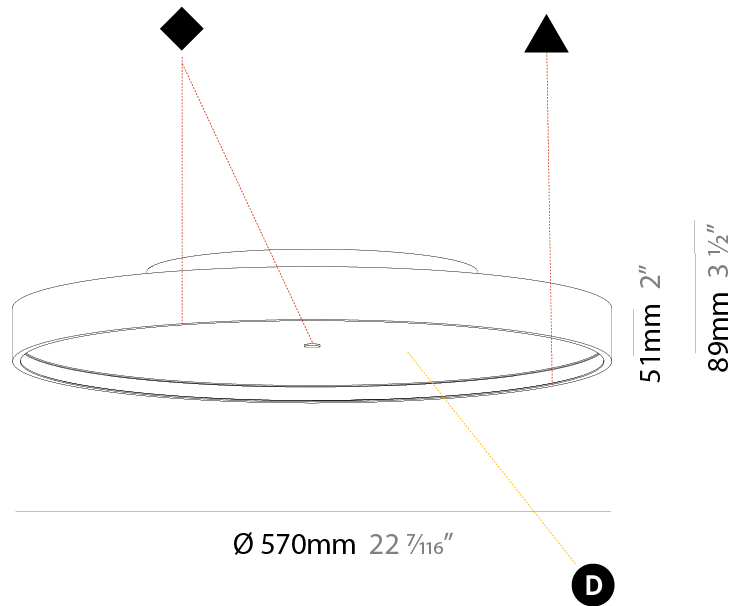

GENERAL

Series: Sign Diva
Subseries: Sign Diva Korona
Partner: Prolicht
Division: Architectural
Installation: Surface
Product Type: Ceiling Surface
Mounting Location: Ceiling
Light Distribution: Direct

PHYSICAL

Shape: Round
Diameter (mm): 570
Diameter (in): 22 7/16
Height (mm): 89
Height (in): 3 1/2
Weight (kg): 7.336
Weight (lbs): 16.173
Diffuser: PMMA - Opal/Micro-Prism/Sparkling Secret/Vintage Industrial
Fixture Finish: SSR / BKV / CWI / CRY / HAB / UFT / ITA / RUA / FTG / MYG / LOD / PUS / FRO / FUP / KIA / POP / BLS / SPG / MEY / GOH / CHC / COM / ABZ / JAG / OBR / MOS / ROR
Fixture Material: PMMA / Extruded Aluminum / Steel

ELECTRICAL

Lamp Type: LED (Zhaga Standard)
Input Wattage (W): 58.3
Total Output Wattage (W): 53
Dimming: Tri-Mode (Non-Dimming and Phase Dimming (120Vac only) and 0-10V Dimming)
Driver Included: Yes
Driver Location: Integrated
Driver Type: Constant Current - Universal
Driver Class: Class 2
Input Voltage (V): 120 - 277
Constant Current (MA): 350

LED

Color Temperature (°K): 3000 / 3500 / 4000
Max. Delivered Lumen (lm): 6120 / 6233 / 6360
CRI: >90 CRI
Lamp Life (hrs): 50000

OPTICAL

RATINGS AND CERTIFICATIONS

Certified By: Certified for North American Standards
IP rating: IP20