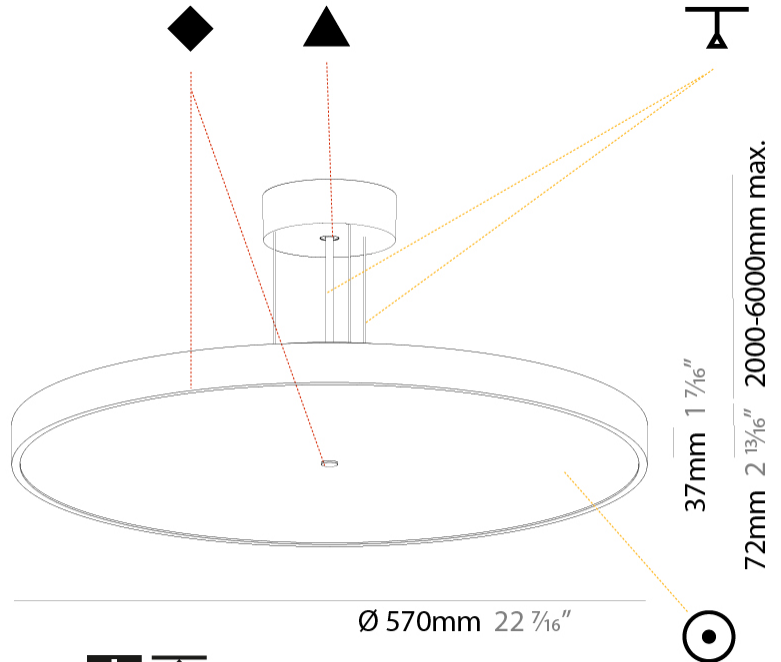

GENERAL

Series: Sign Diva
Subseries: Sign Diva
Partner: Prolicht
Division: Architectural
Installation: Suspension
Product Type: Pendant
Mounting Location: Ceiling
Light Distribution: Direct

PHYSICAL

Shape: Round
Diameter (mm): 570
Diameter (in): 22 7/16
Height (mm): 72
Height (in): 2 13/16
Max. Overall Height (mm): 6072
Max. Overall Height (in): 239 1/16
Weight (kg): 7.802
Weight (lbs): 17.2
Diffuser: PMMA - Opal / Micro-Prism / Sparkling Secret / Vintage Industrial with Shine Ring
Fixture Finish: SSR / BKV / CWI / CRY / HAB / UFT / ITA / RUA / FTG / MYG / LOD / PUS / FRO / FUP / KIA / POP / BLS / SPG / MEY / GOH / CHC / COM / ABZ / JAG / OBR / MOS / ROR
Fixture Material: PMMA / Extruded Aluminum / Steel
Cable Details: 2000mm or 6000mm Transparent Cable

ELECTRICAL

Lamp Type: LED (Zhaga Standard)
Input Wattage (W): 58.3
Total Output Wattage (W): 53
Dimming: Tri-Mode (Non-Dimming and Phase Dimming (120Vac only) and 0-10V Dimming)
Driver Included: Yes
Driver Location: Integrated
Driver Type: Constant Current - Universal
Driver Class: Class 2
Input Voltage (V): 120 - 277
Constant Current (MA): 350

LED

Color Temperature (°K): 2700 / 3000 / 3500 / 4000
Max. Delivered Lumen (lm): 5060 / 6120 / 6233 / 6360
CRI: >90 CRI
Lamp Life (hrs): 50000

OPTICAL

RATINGS AND CERTIFICATIONS

Certified By: Certified for North American Standards
IP rating: IP20